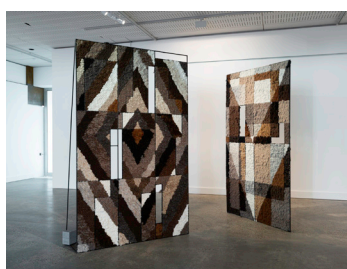

SPRING 2018

SCHOOL HOLIDAYS

Sannè Mestrom *Black Paintings* Exhibition

WEAVE AWAY

Wed 26 Sept
and
Thursday October 4
11 AM– 12.30PM
Ages 8+
5+ with adult
supervision
Cost: \$15 +bf
Includes all
materials

View Sannè Mestrom's weavings in the exhibition *Black Paintings* then work with tapestry weaver Barb Mauro to warp and weft your way to create your own weaving.

Wednesday October 3
11 AM – 11.45AM
Ages 3-5 Adult
supervision required
Cost: \$8 +bf

We will walk and explore the park looking at all the different shapes and colours of leaves and natural materials then glue these onto card to create our own insects.